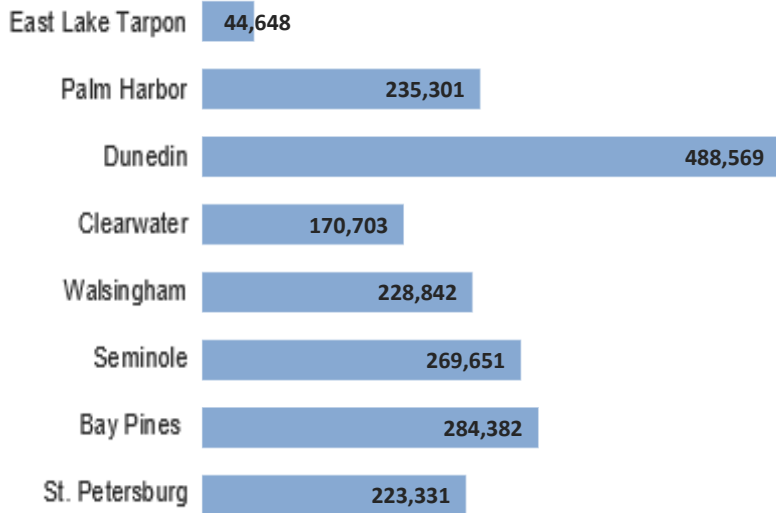

# Pinellas Trail User Count Data Summary

Automated Trail Counter Data Collection

Period: January – December 2021 Data\*

**2021 Total Count:  
1,945,427\***

## Year to Date Per Counter Location