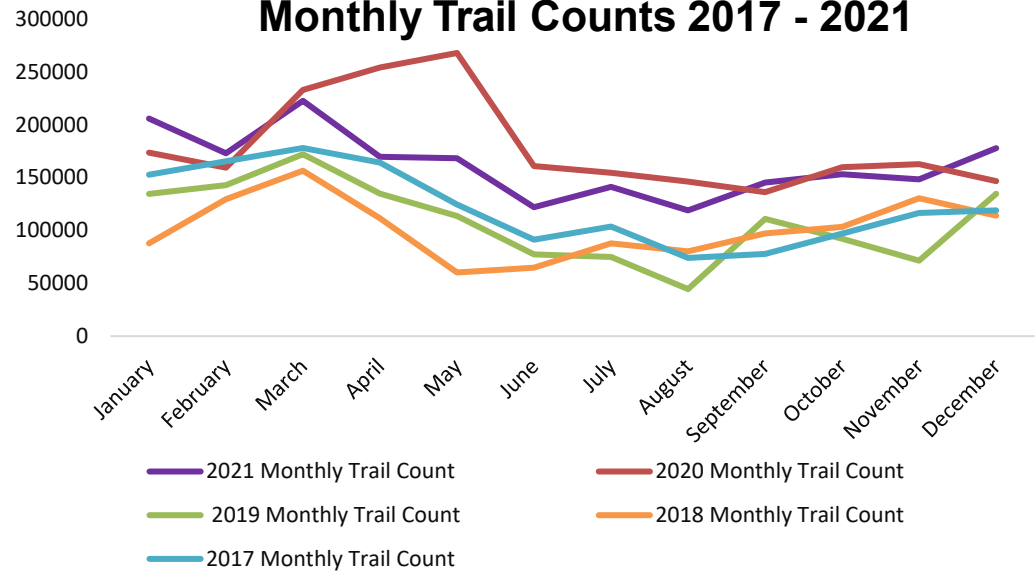

# Pinellas Trail User Count Data Summary

Automated Trail Counter Data Collection

Period: January – December 2021 Data\*

**2021 Total Count:  
1,945,427\***

## Year to Date Per Counter Location

## Monthly Trail Counts 2017 - 2021