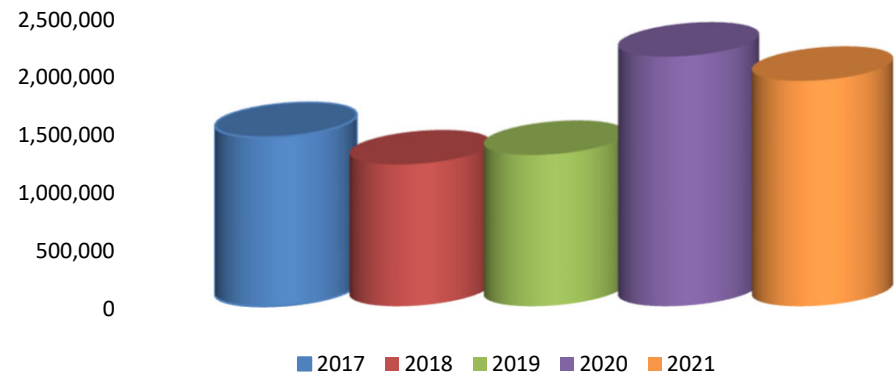

Pinellas Trail Use 2017 - 2021

*Technical problems with Palm Harbor and East Lake Tarpon counters resulted in several missing months of data.